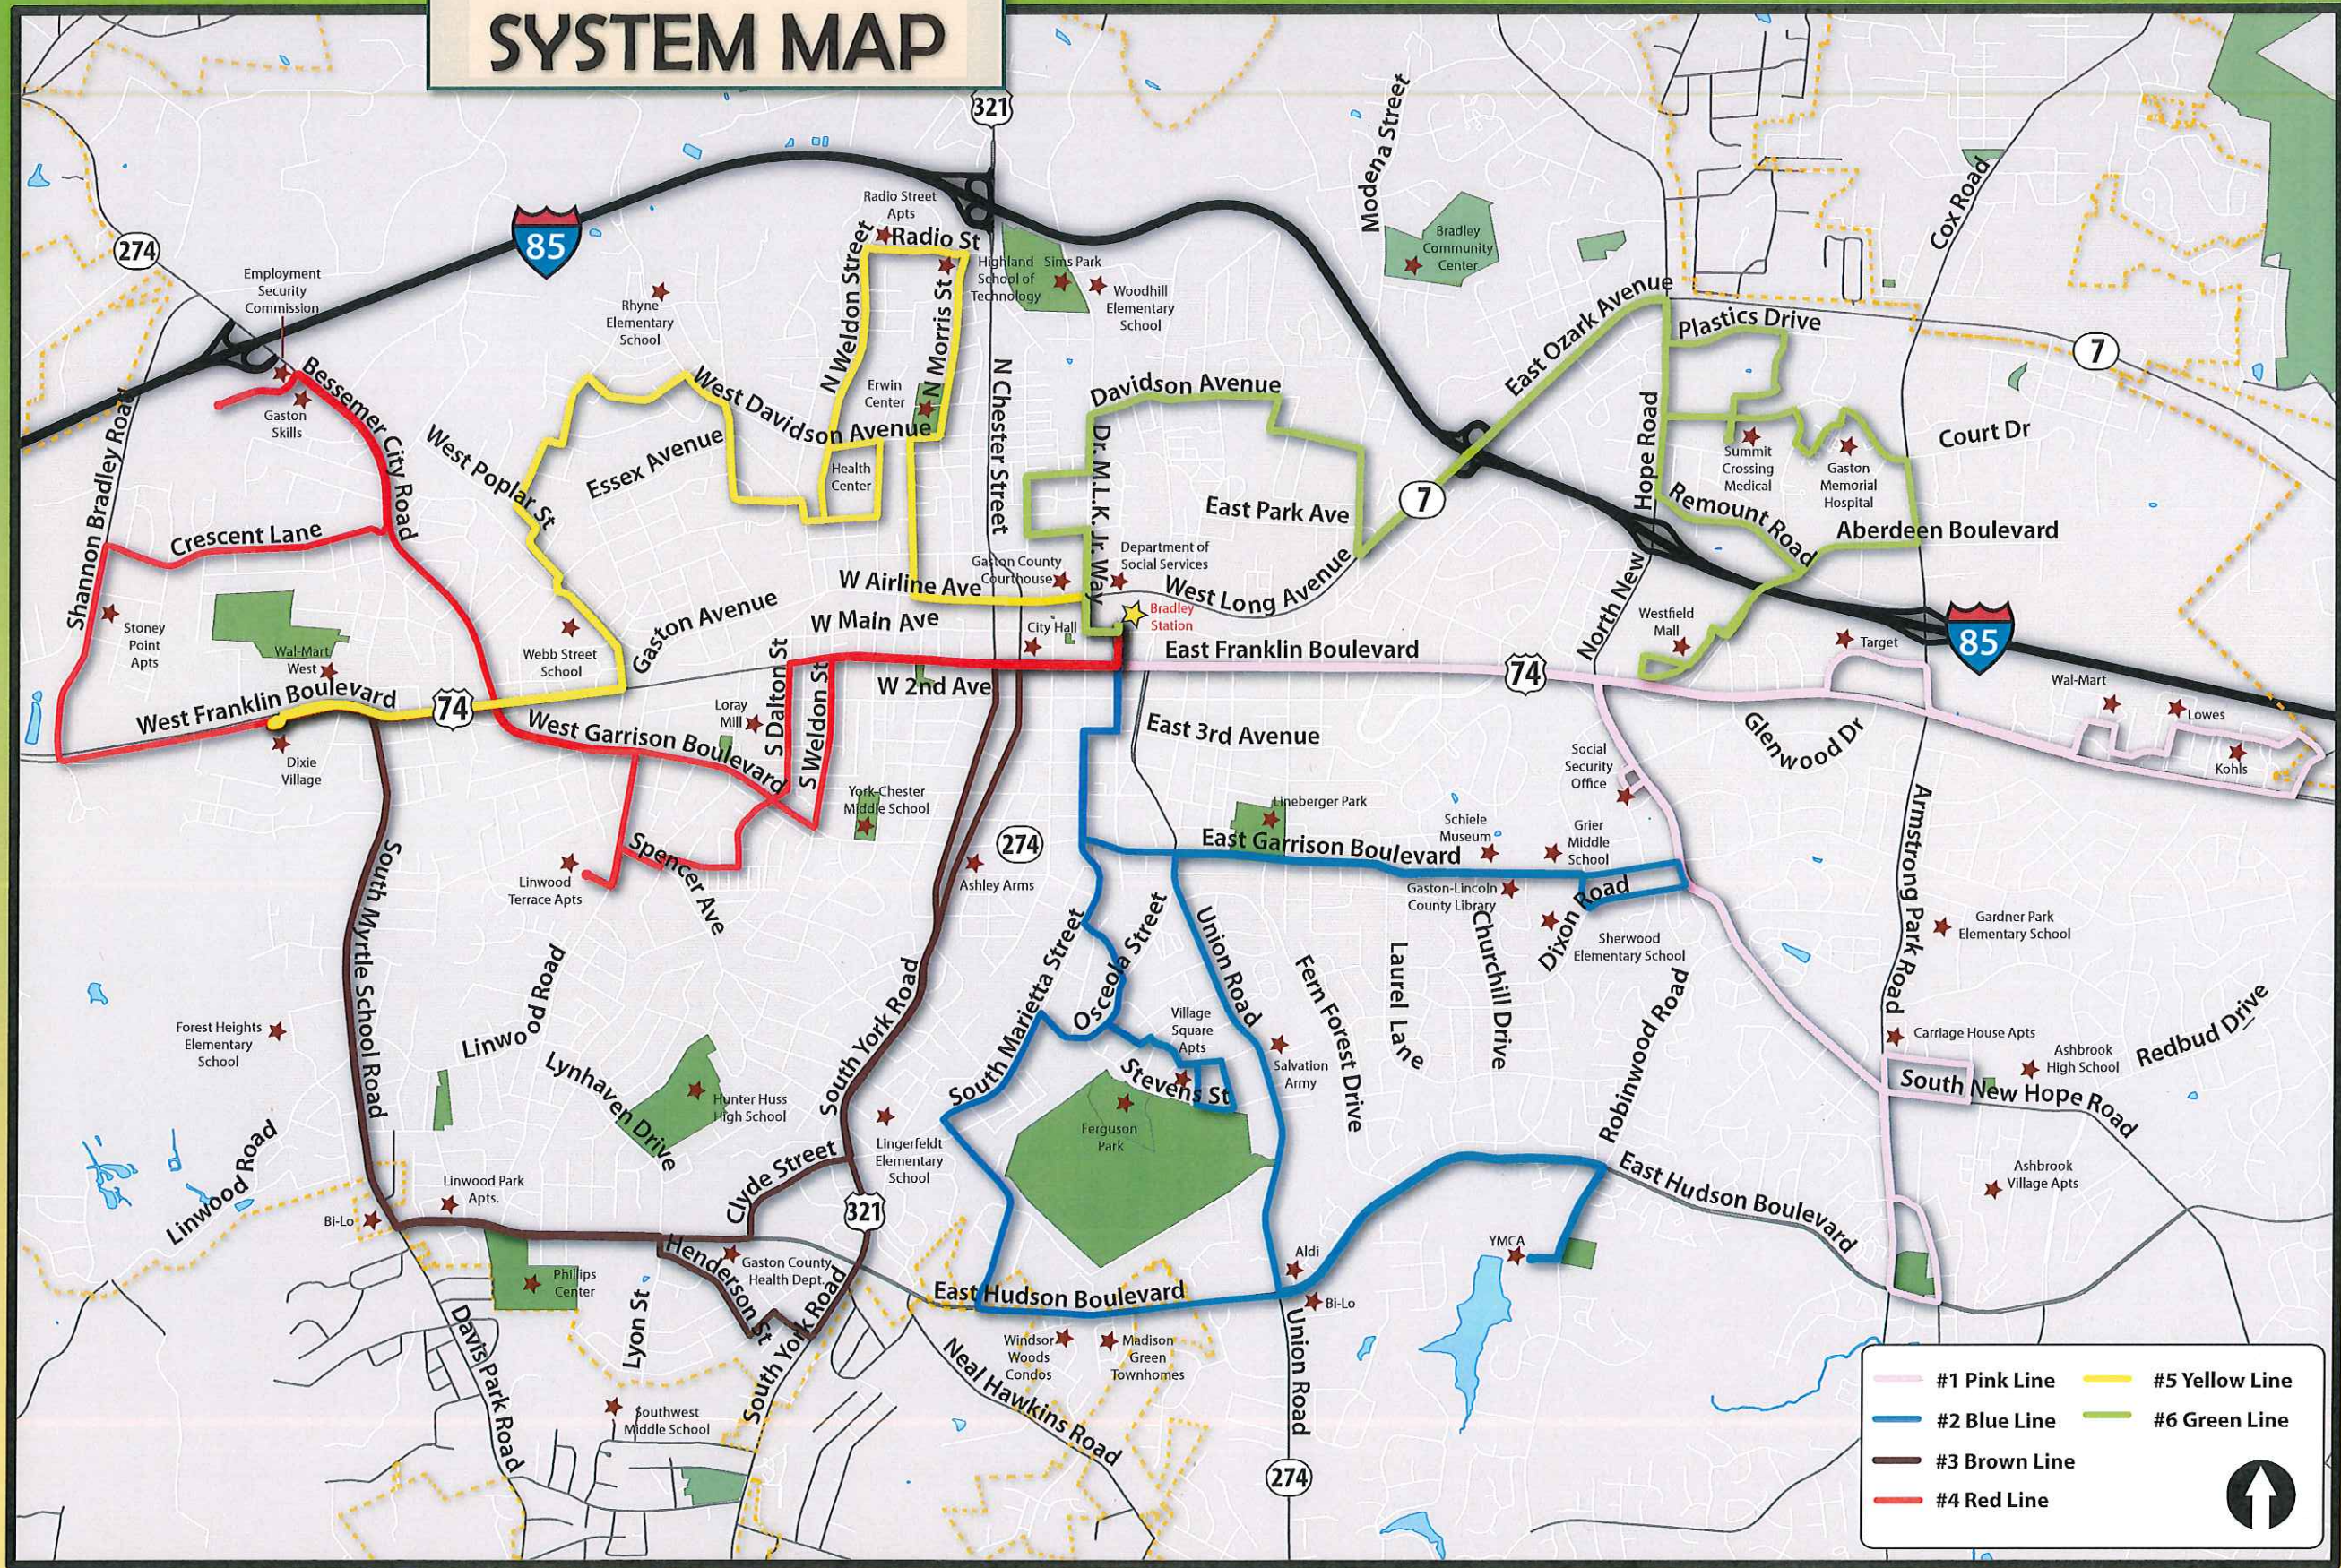

GASTONIA TRANSIT SYSTEM MAP

#1 Pink Line	#5 Yellow Line
#2 Blue Line	#6 Green Line
#3 Brown Line	
#4 Red Line	

↑